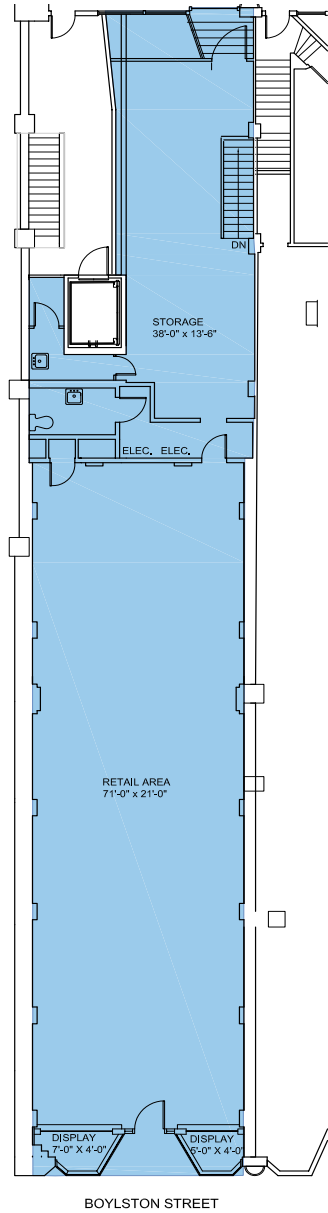

Existing Conditions Retail Store 414 Boylston Street  
2,643 sf

**FIRST FLOOR**  
1/16" = 1'-0"

**BASEMENT**  
1/16" = 1'-0"