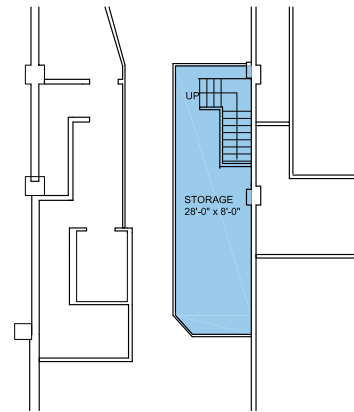

Existing Conditions Retail Store 414 Boylston Street  
2,643 sf

**FIRST FLOOR**  
1/16" = 1'-0"

**BASEMENT**  
1/16" = 1'-0"